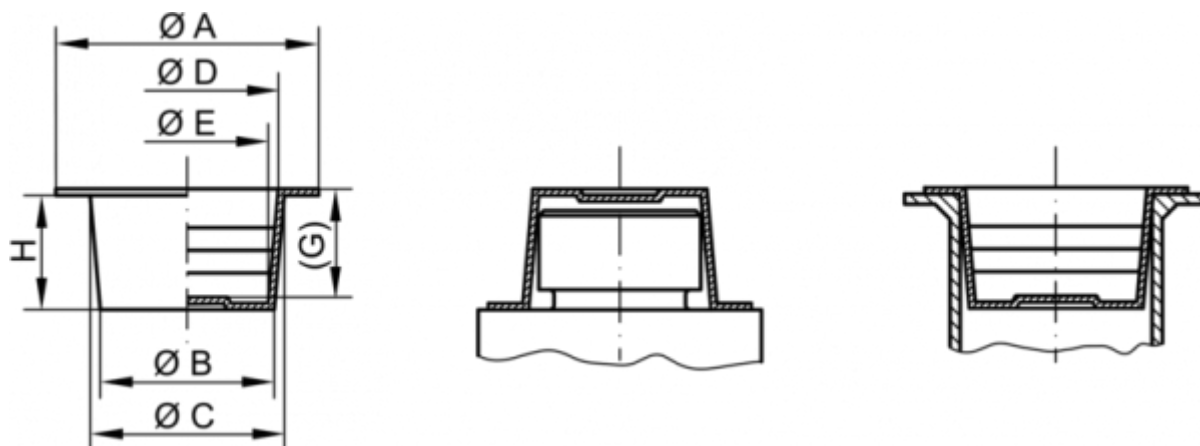

Data Sheet

Article number: 59GPN620U20B

Description: KLEE Universal plugs GPN 620 U 20 B

Measures

A = 40
B = 21.2
C = 24
D = 22.1
E = 19.3
G = 16
H = 17